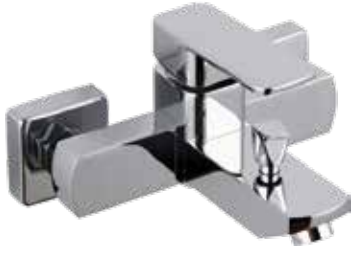

GL 001
Banyo Bataryası
Bath Mixer